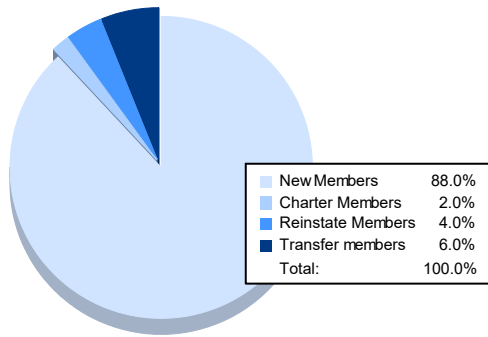

Year	New Clubs	Dropped Clubs	Gain/ Loss Clubs	New Members	Charter Members	Reinstate Members	Transfer Members	Total Member Added	Total Members Dropped	Gain/ Loss Members
2016-2017	0	3	-3	48	9	0	11	68	122	-54
2017-2018	0	2	-2	51	0	0	3	54	117	-63
2018-2019	0	2	-2	45	1	1	11	58	103	-45
2019-2020	1	0	1	30	20	1	2	53	113	-60
2020-2021	0	5	-5	44	1	2	3	50	108	-58
<b>Average</b>	<b>0</b>	<b>2</b>	<b>-2</b>	<b>44</b>	<b>6</b>	<b>1</b>	<b>6</b>	<b>57</b>	<b>113</b>	<b>-56</b>

### Membership Composition June 2021 Cumulative